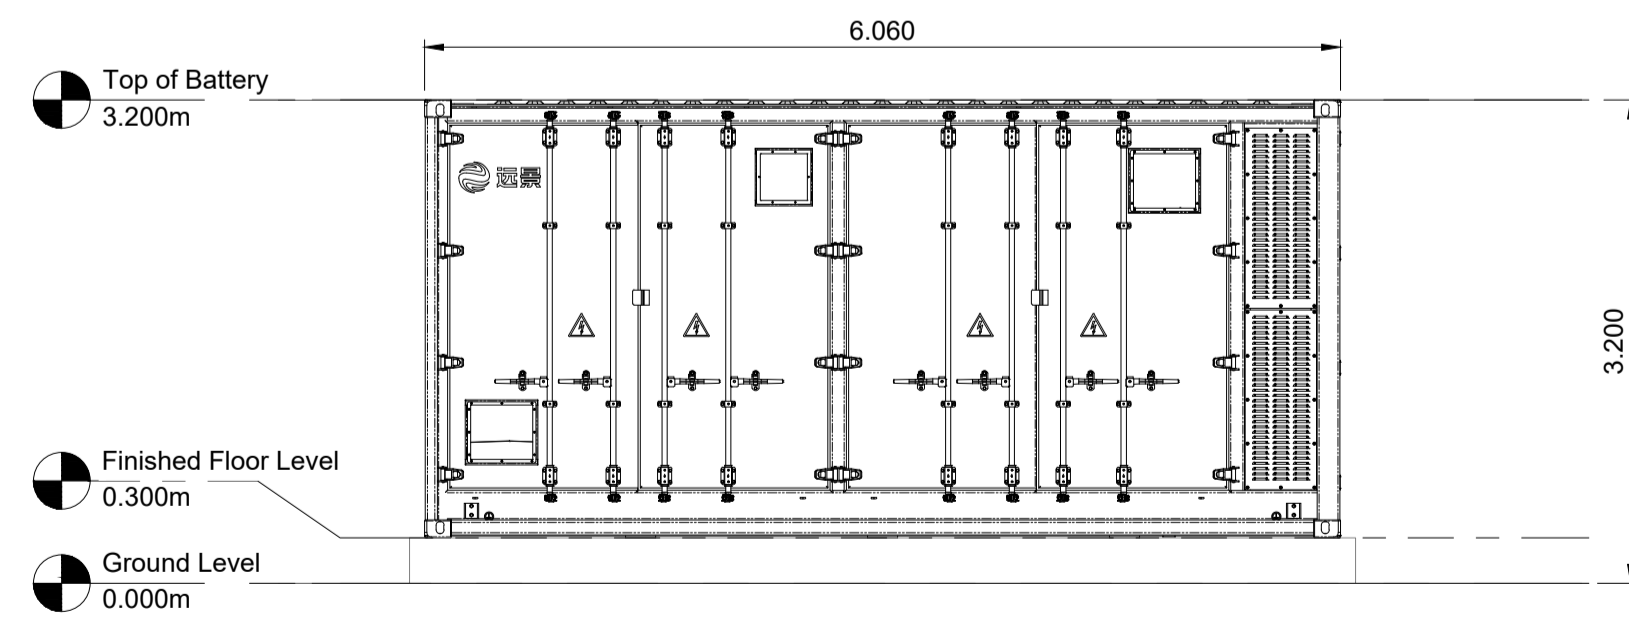

1 Battery Container Plan
Scale 1:50 @ A1

2 Battery Container North Elevation
Scale 1:50 @ A1

3 Battery Container East Elevation
Scale 1:50 @ A1

4 Battery Container South Elevation
Scale 1:50 @ A1

5 Battery Container West Elevation
Scale 1:50 @ A1

Drawing Notes

- All dimensions are shown in metres unless noted otherwise.
- Do not scale from this drawing.

REV	DATE	DESCRIPTION	BY	CHKD
0	07.10.2024	Battery Container Plan and Elevations - Original	JH	EW

FIELD
Field
Fora Montacute Yards
186 Shoreditch High Street
London
E1 6HU

PROJECT
Corriemollie

TITLE
Battery Container
Plan and Elevations

DISCIPLINE
PLANNING

DRAWING STATUS
FOR PLANNING

SCALE	DATE	DRAWN BY	CHECKED BY	APPROVED BY
1:50 @ A1	07.10.2024	JH	EW	AP
PROJECT NO.	DRAWING NO.	REV.		
BTGBCOR01	004.3	00		