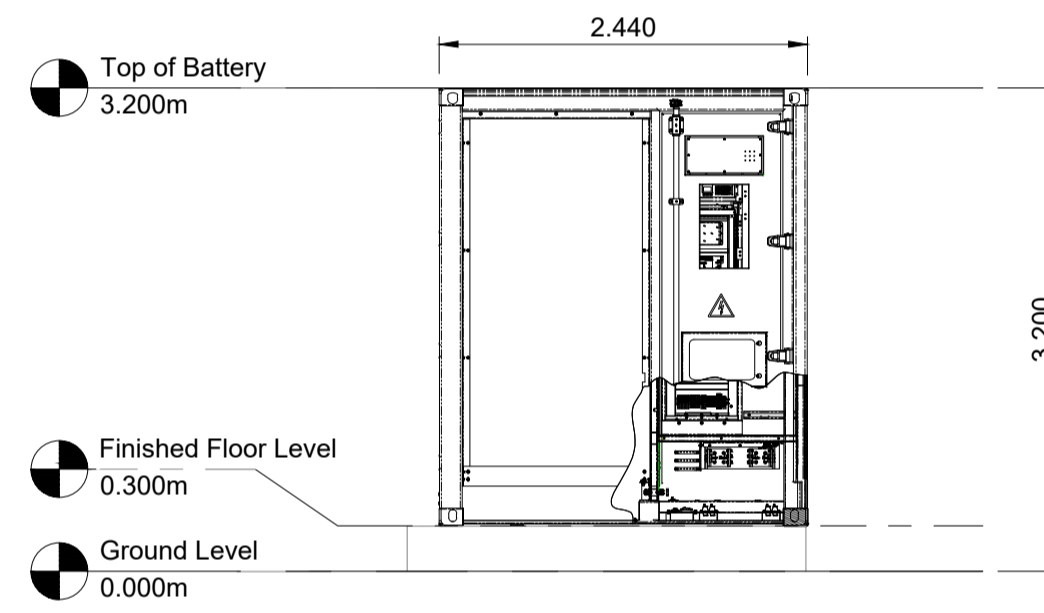

1 Battery Container Plan
Scale 1:50 @ A1

2 Battery Container North Elevation
Scale 1:50 @ A1

3 Battery Container East Elevation
Scale 1:50 @ A1

4 Battery Container South Elevation
Scale 1:50 @ A1

5 Battery Container West Elevation
Scale 1:50 @ A1

Drawing Notes

- All dimensions are shown in metres unless noted otherwise.
- Do not scale from this drawing.

REV	DATE	DESCRIPTION	BY	CHKD
0	07.10.2024	Battery Container Plan and Elevations - Original	JH	EW

FIELD
Field
Fora Montacute Yards
186 Shoreditch High Street
London
E1 6HU

PROJECT
Corriemollie

TITLE
Battery Container
Plan and Elevations

DISCIPLINE
PLANNING

DRAWING STATUS
FOR PLANNING

SCALE	DATE	DRAWN BY	CHECKED BY	APPROVED BY
1:50 @ A1	07.10.2024	JH	EW	AP
PROJECT NO.	DRAWING NO.	REV.		
BTGBCOR01	004.3	00		