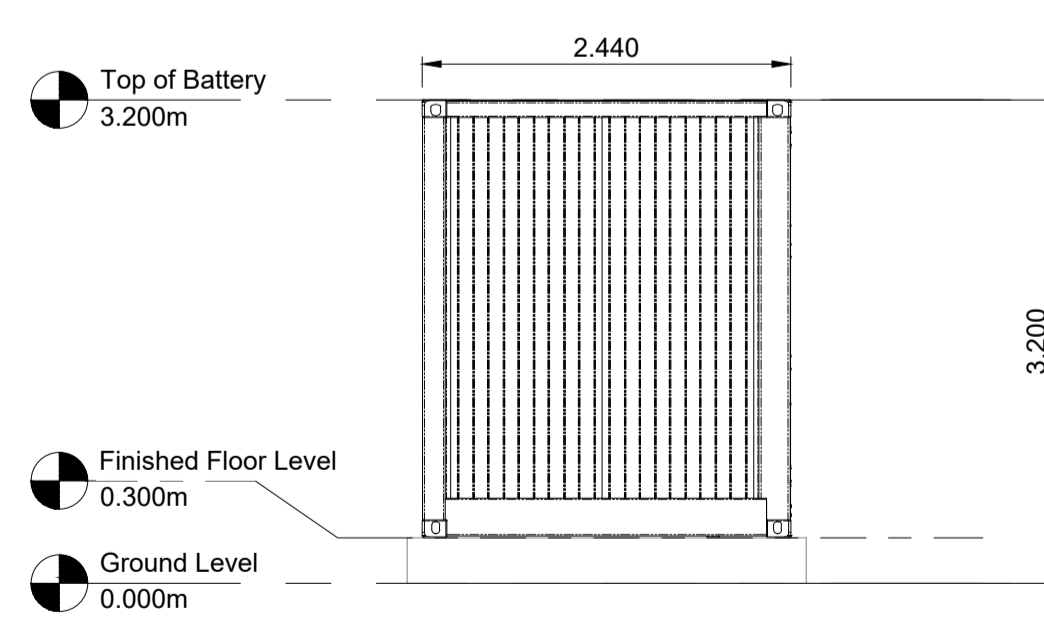

1 Battery Container Plan
Scale 1:50 @ A1

2 Battery Container North Elevation
Scale 1:50 @ A1

3 Battery Container East Elevation
Scale 1:50 @ A1

4 Battery Container South Elevation
Scale 1:50 @ A1

5 Battery Container West Elevation
Scale 1:50 @ A1

Drawing Notes

- All dimensions are shown in metres unless noted otherwise.
- Do not scale from this drawing.

REV	DATE	DESCRIPTION	BY	CHKD
0	07.10.2024	Battery Container Plan and Elevations - Original	JH	EW

FIELD
Field
Fora Montacute Yards
186 Shoreditch High Street
London
E1 6HU

PROJECT
Corriemollie

TITLE
Battery Container
Plan and Elevations

DISCIPLINE
PLANNING

DRAWING STATUS
FOR PLANNING

SCALE	DATE	DRAWN BY	CHECKED BY	APPROVED BY
1:50 @ A1	07.10.2024	JH	EW	AP
PROJECT NO.	DRAWING NO.	REV.		
BTGBCOR01	004.3	00		