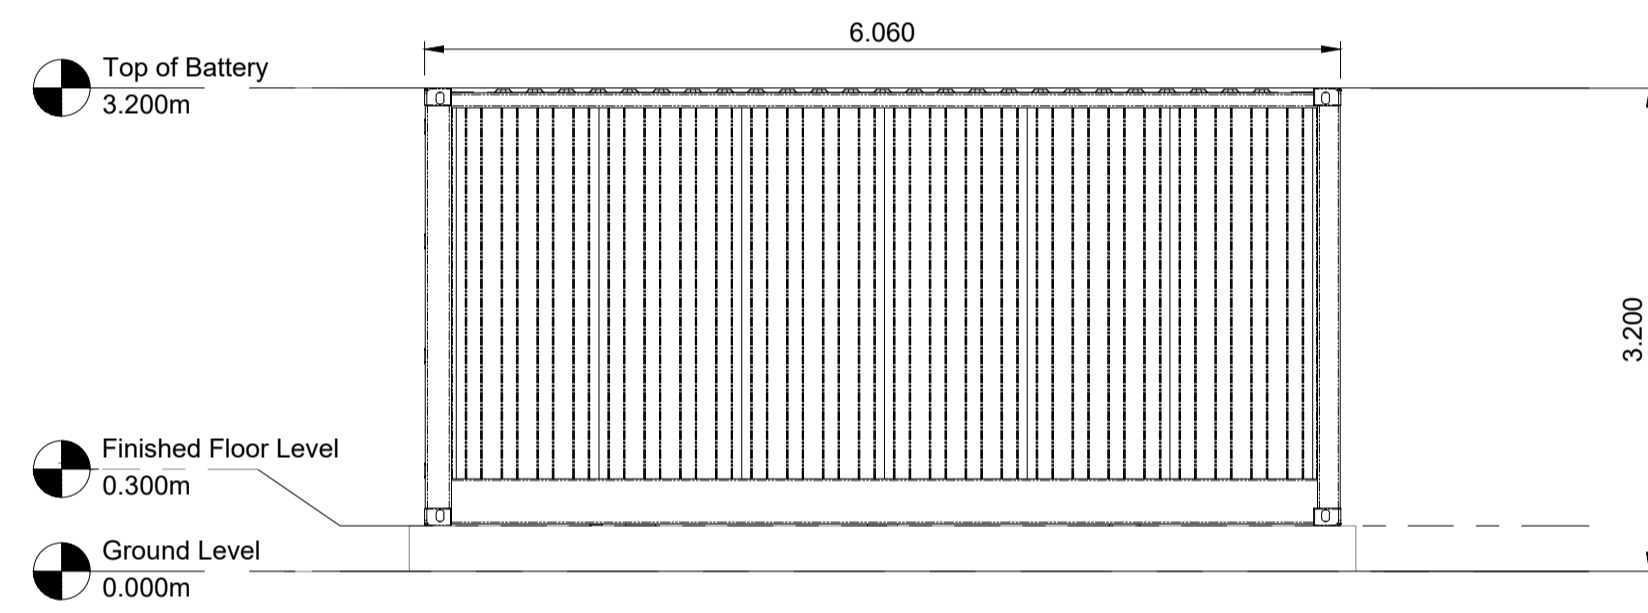

1 Battery Container Plan
Scale 1:50 @ A1

2 Battery Container North Elevation
Scale 1:50 @ A1

3 Battery Container East Elevation
Scale 1:50 @ A1

4 Battery Container South Elevation
Scale 1:50 @ A1

5 Battery Container West Elevation
Scale 1:50 @ A1

Drawing Notes

- All dimensions are shown in metres unless noted otherwise.
- Do not scale from this drawing.

REV	DATE	DESCRIPTION	BY	CHKD
0	07.10.2024	Battery Container Plan and Elevations - Original	JH	EW

FIELD
Field
Fora Montacute Yards
186 Shoreditch High Street
London
E1 6HU

PROJECT
Corriemollie

TITLE
Battery Container
Plan and Elevations

DISCIPLINE
PLANNING

DRAWING STATUS
FOR PLANNING

SCALE	DATE	DRAWN BY	CHECKED BY	APPROVED BY
1:50 @ A1	07.10.2024	JH	EW	AP
PROJECT NO.	DRAWING NO.	REV.		
BTGBCOR01	004.3	00		